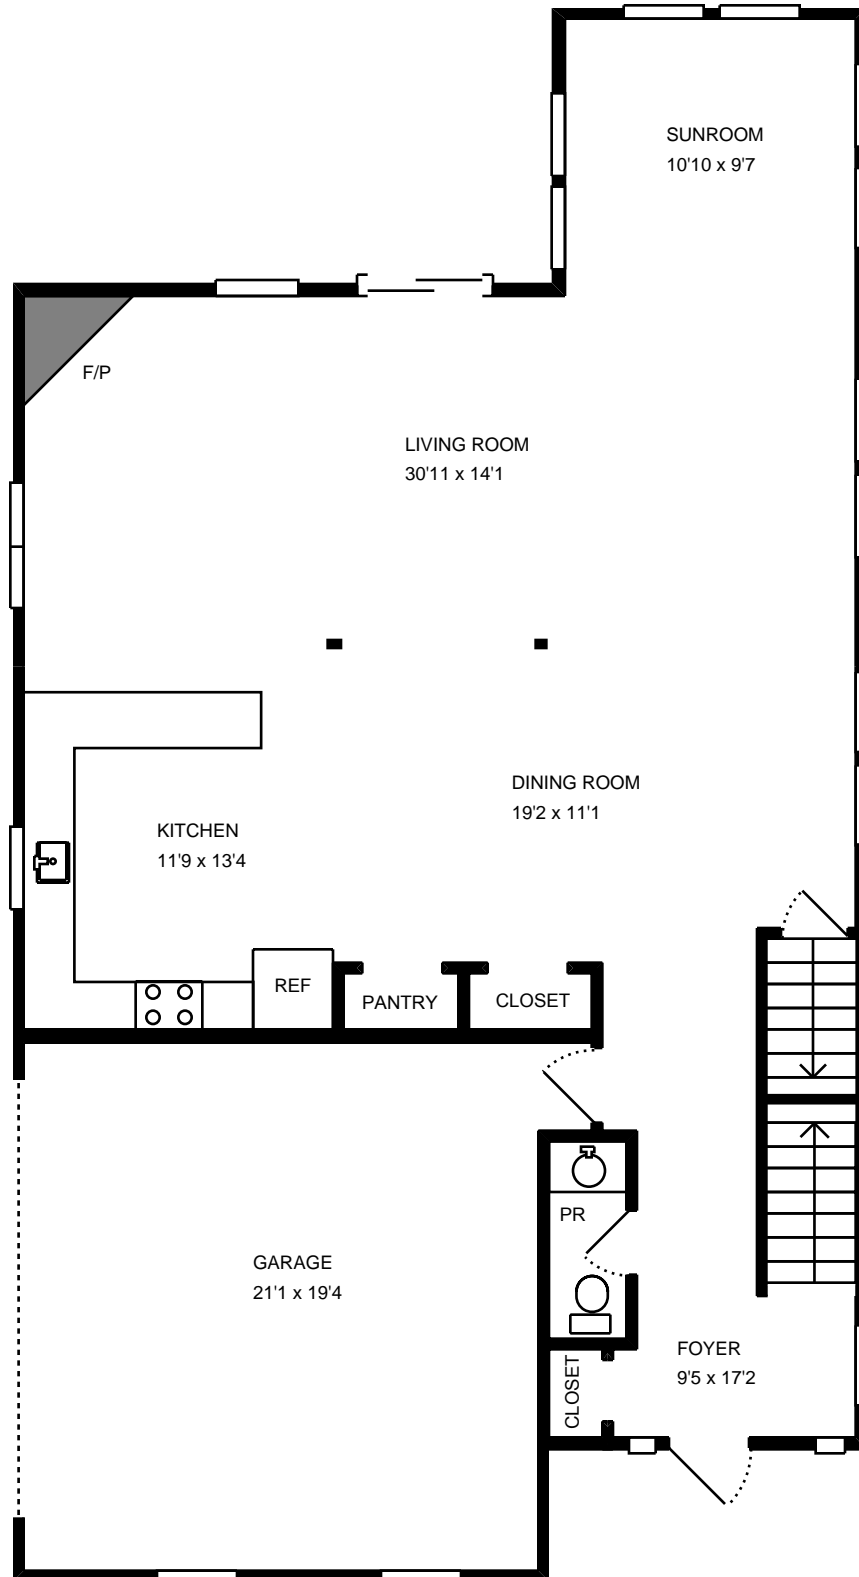

Property Address:
3509 Oak Dr
Edgewater, MD 21037

Measure #14093659

Total interior square footage on page: 1220 sf

The interior square footage listed is living space only and is not taxable square footage

Property Address:
3509 Oak Dr
Edgewater, MD 21037

Measure #14093659

Total interior square footage on page: 1076 sf

The interior square footage listed is living space only and is not taxable square footage

Property Address:
3509 Oak Dr
Edgewater, MD 21037

Measure #14093659