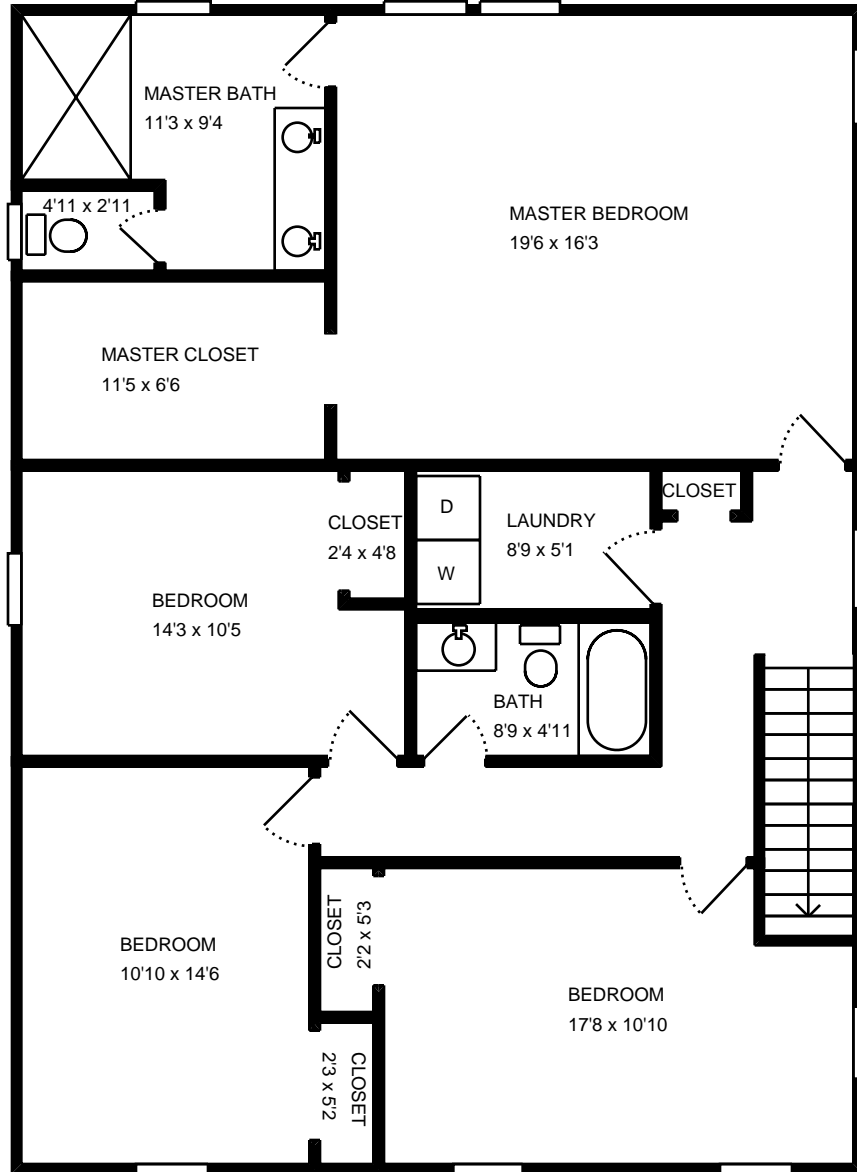

Property Address:
3509 Oak Dr
Edgewater, MD 21037

Measure #14093659

Total interior square footage on page: 1220 sf

The interior square footage listed is living space only and is not taxable square footage

Property Address:
3509 Oak Dr
Edgewater, MD 21037

Measure #14093659

Total interior square footage on page: 1076 sf

The interior square footage listed is living space only and is not taxable square footage

Property Address:
3509 Oak Dr
Edgewater, MD 21037

Measure #14093659