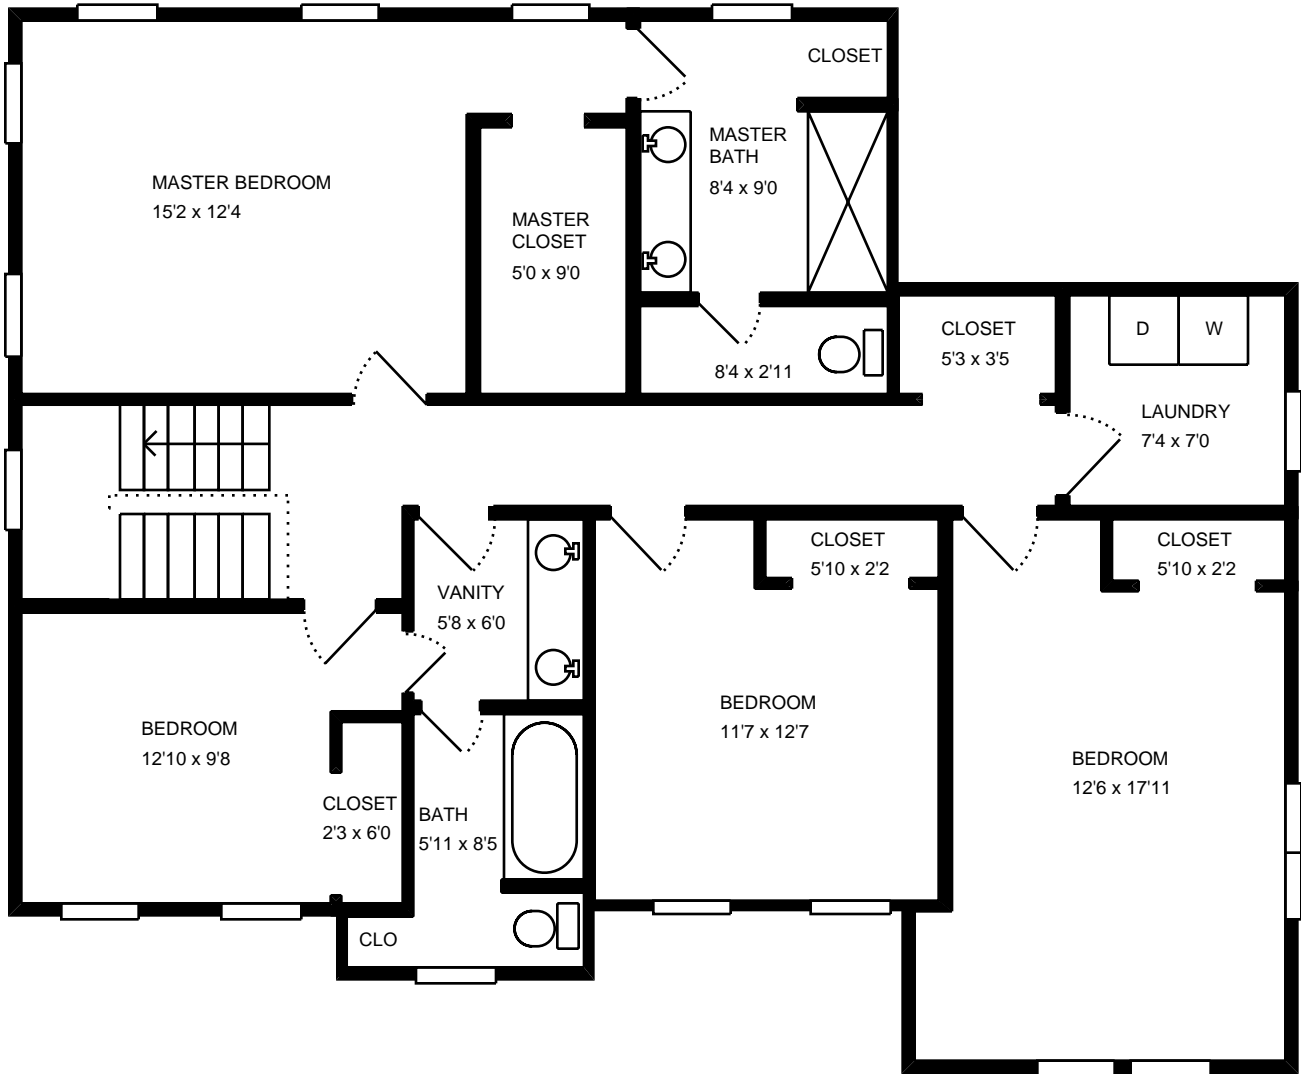

Property Address:  
201 Lakeview Ave  
Edgewater, MD 21037

Measure #14093720

Total interior square footage on page: 1132 sf

The interior square footage listed is living space only and is not taxable square footage

Property Address:  
201 Lakeview Ave  
Edgewater, MD 21037

Measure #14093720