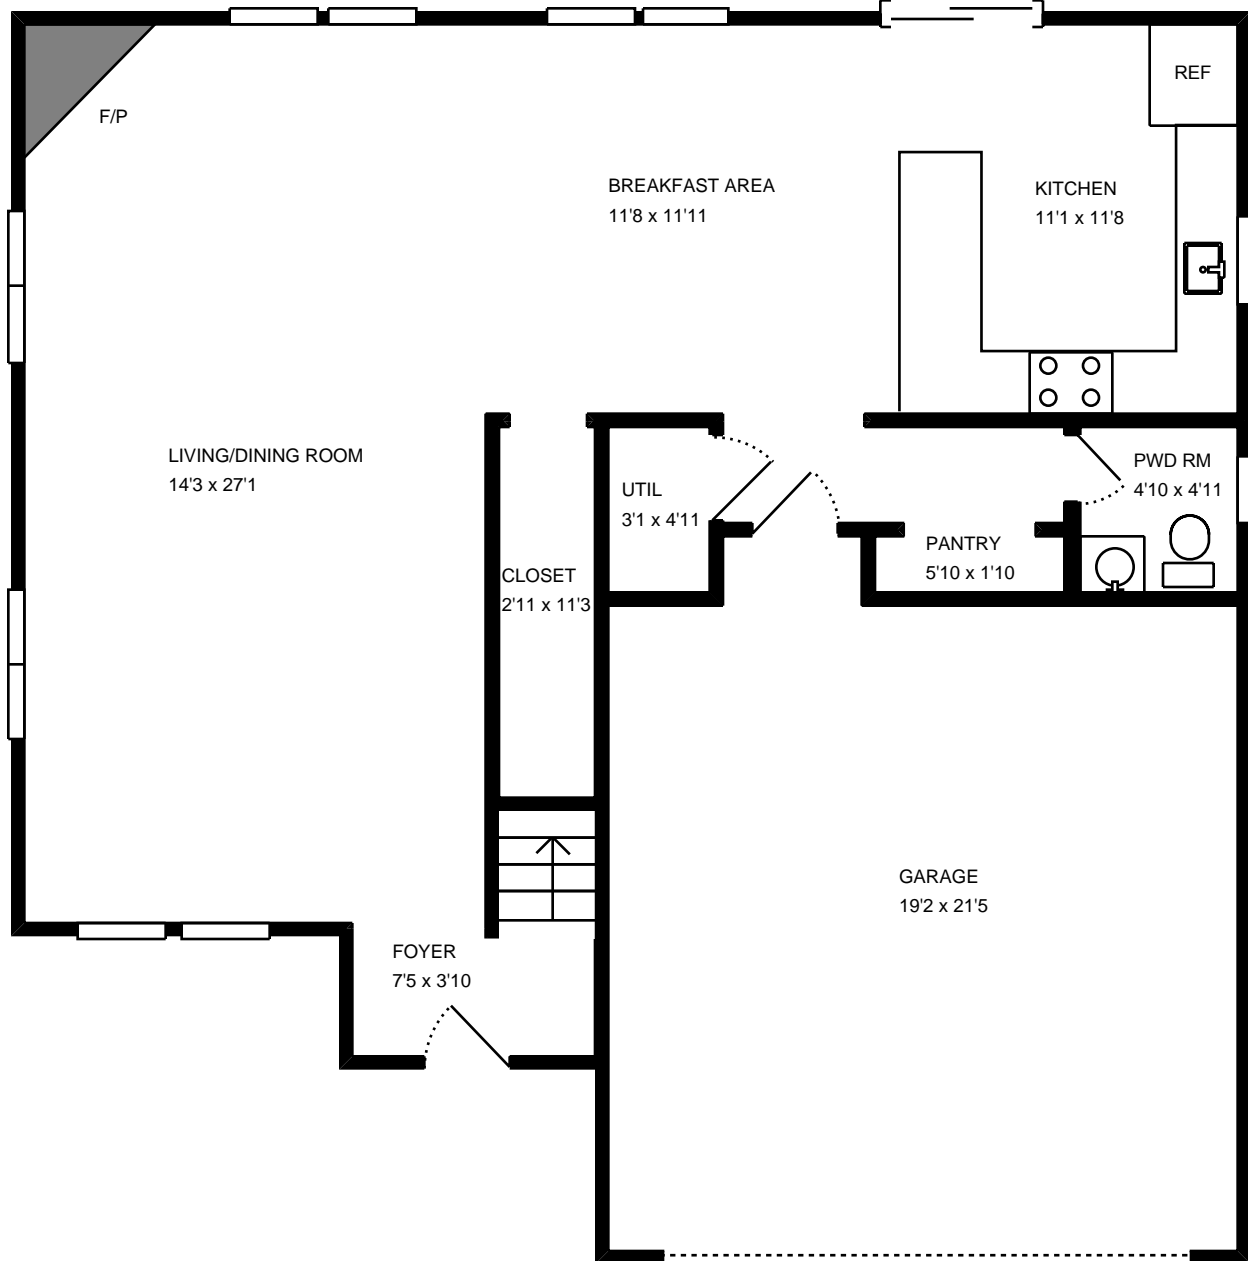

Property Address:  
802 Selby Blvd  
Edgewater, MD 21037

Measure #14093645

Total interior square footage on page: 947 sf

The interior square footage listed is living space only and is not taxable square footage

Property Address:  
802 Selby Blvd  
Edgewater, MD 21037

Measure #14093645

Total interior square footage on page: 807 sf

The interior square footage listed is living space only and is not taxable square footage