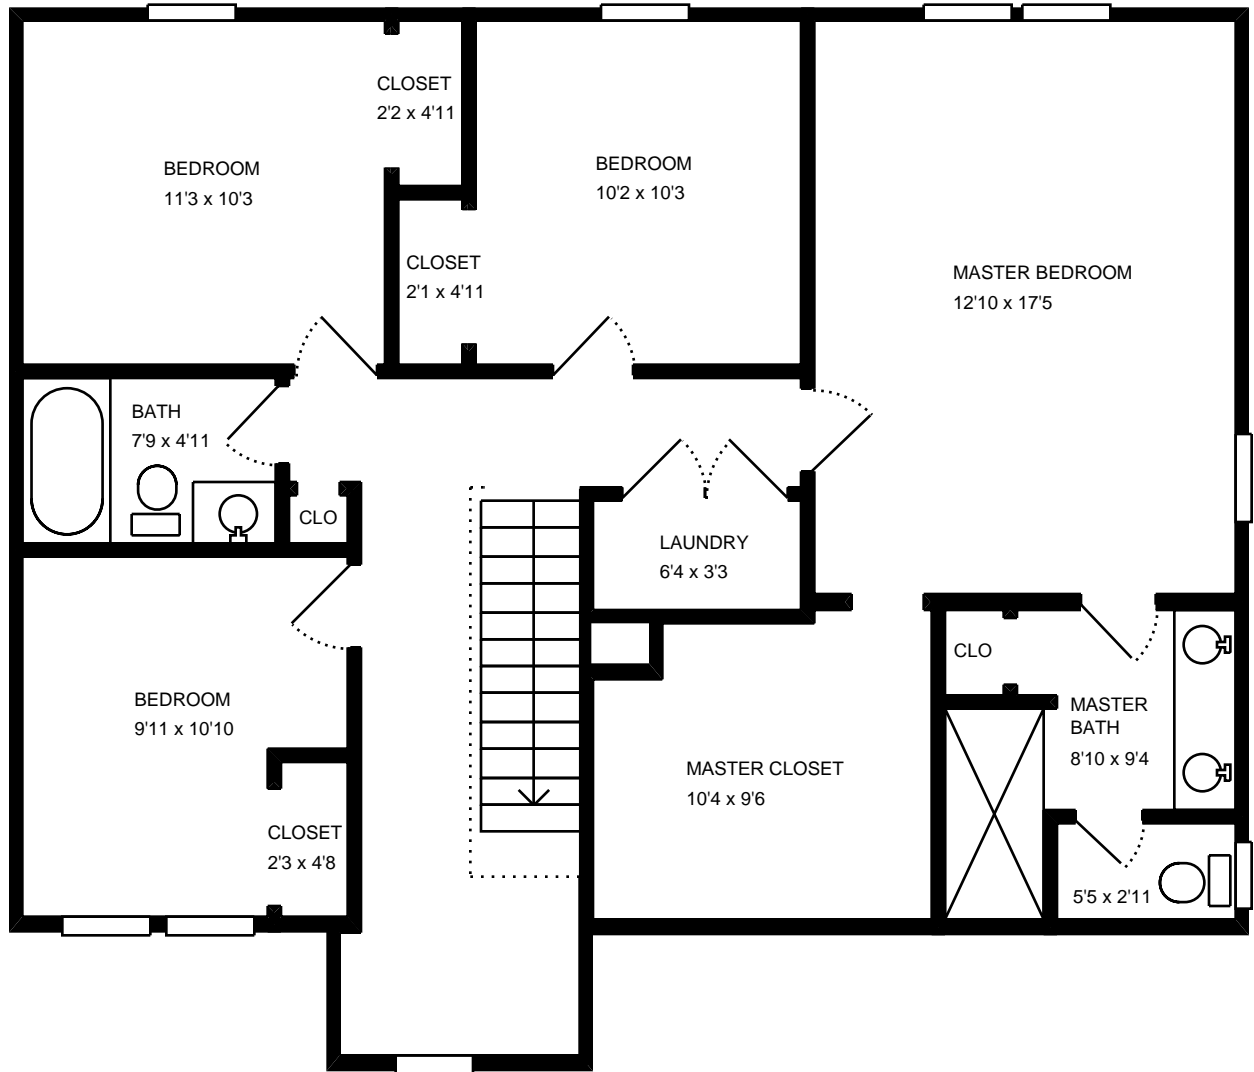

Property Address:  
802 Selby Blvd  
Edgewater, MD 21037

Measure #14093645

Total interior square footage on page: 947 sf

The interior square footage listed is living space only and is not taxable square footage

Property Address:  
802 Selby Blvd  
Edgewater, MD 21037

Measure #14093645

Total interior square footage on page: 807 sf

The interior square footage listed is living space only and is not taxable square footage