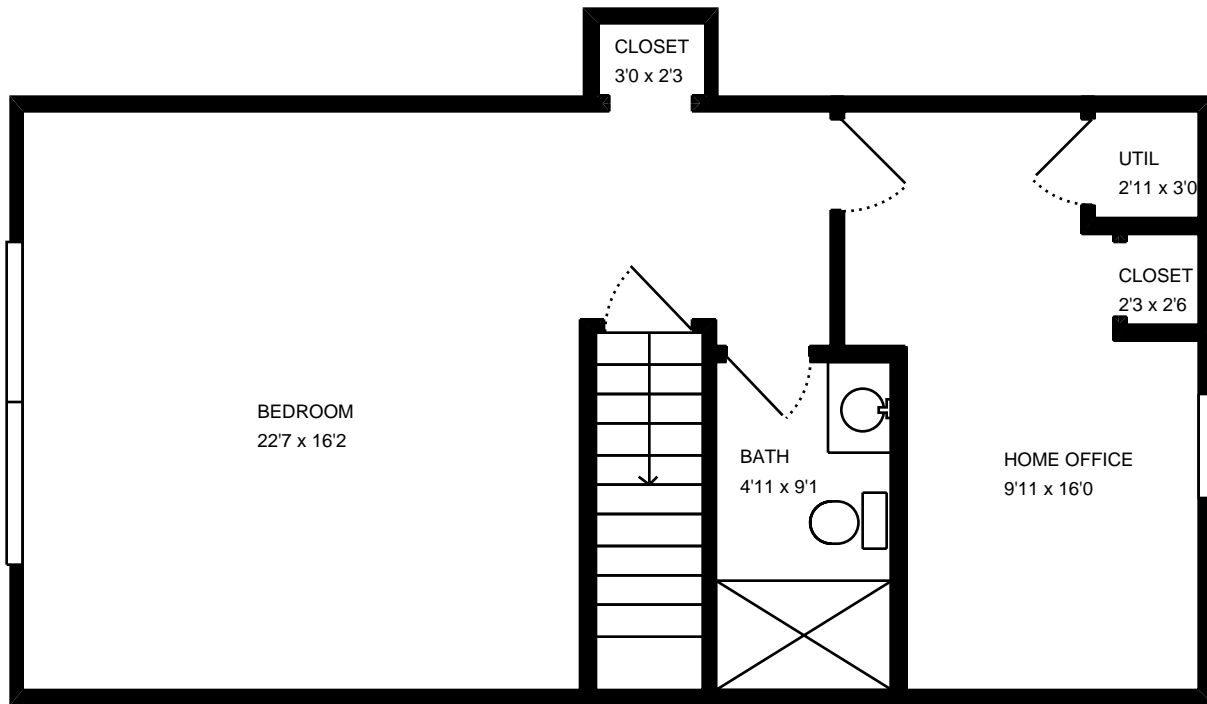

Property Address:
1617 Lee Dr
Edgewater, MD 21037

Measure #15730328

Property Address:
1617 Lee Dr
Edgewater, MD 21037

Measure #15730328

Property Address:
1617 Lee Dr
Edgewater, MD 21037

Measure #15730328

Total interior square footage on page: 946 sf

The interior square footage listed is living space only and is not taxable square footage