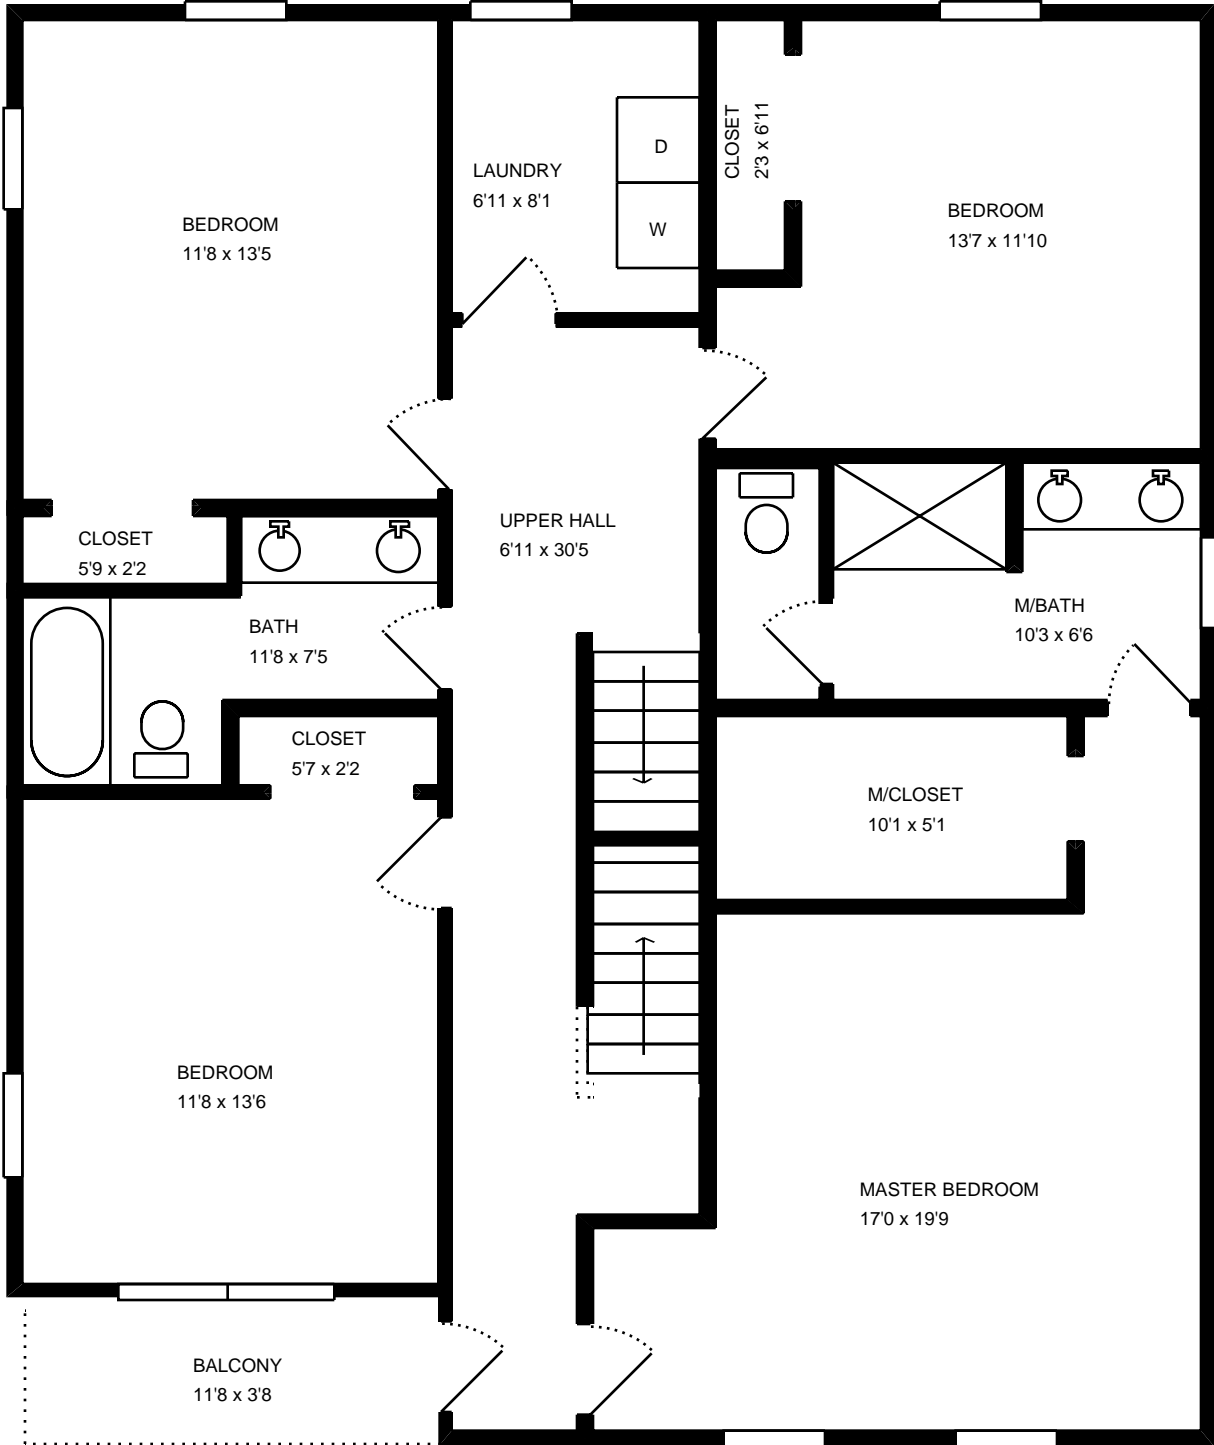

Property Address:
1617 Lee Dr
Edgewater, MD 21037

Measure #15730328

Property Address:
1617 Lee Dr
Edgewater, MD 21037

Measure #15730328

Property Address:
1617 Lee Dr
Edgewater, MD 21037

Measure #15730328

Total interior square footage on page: 946 sf

The interior square footage listed is living space only and is not taxable square footage