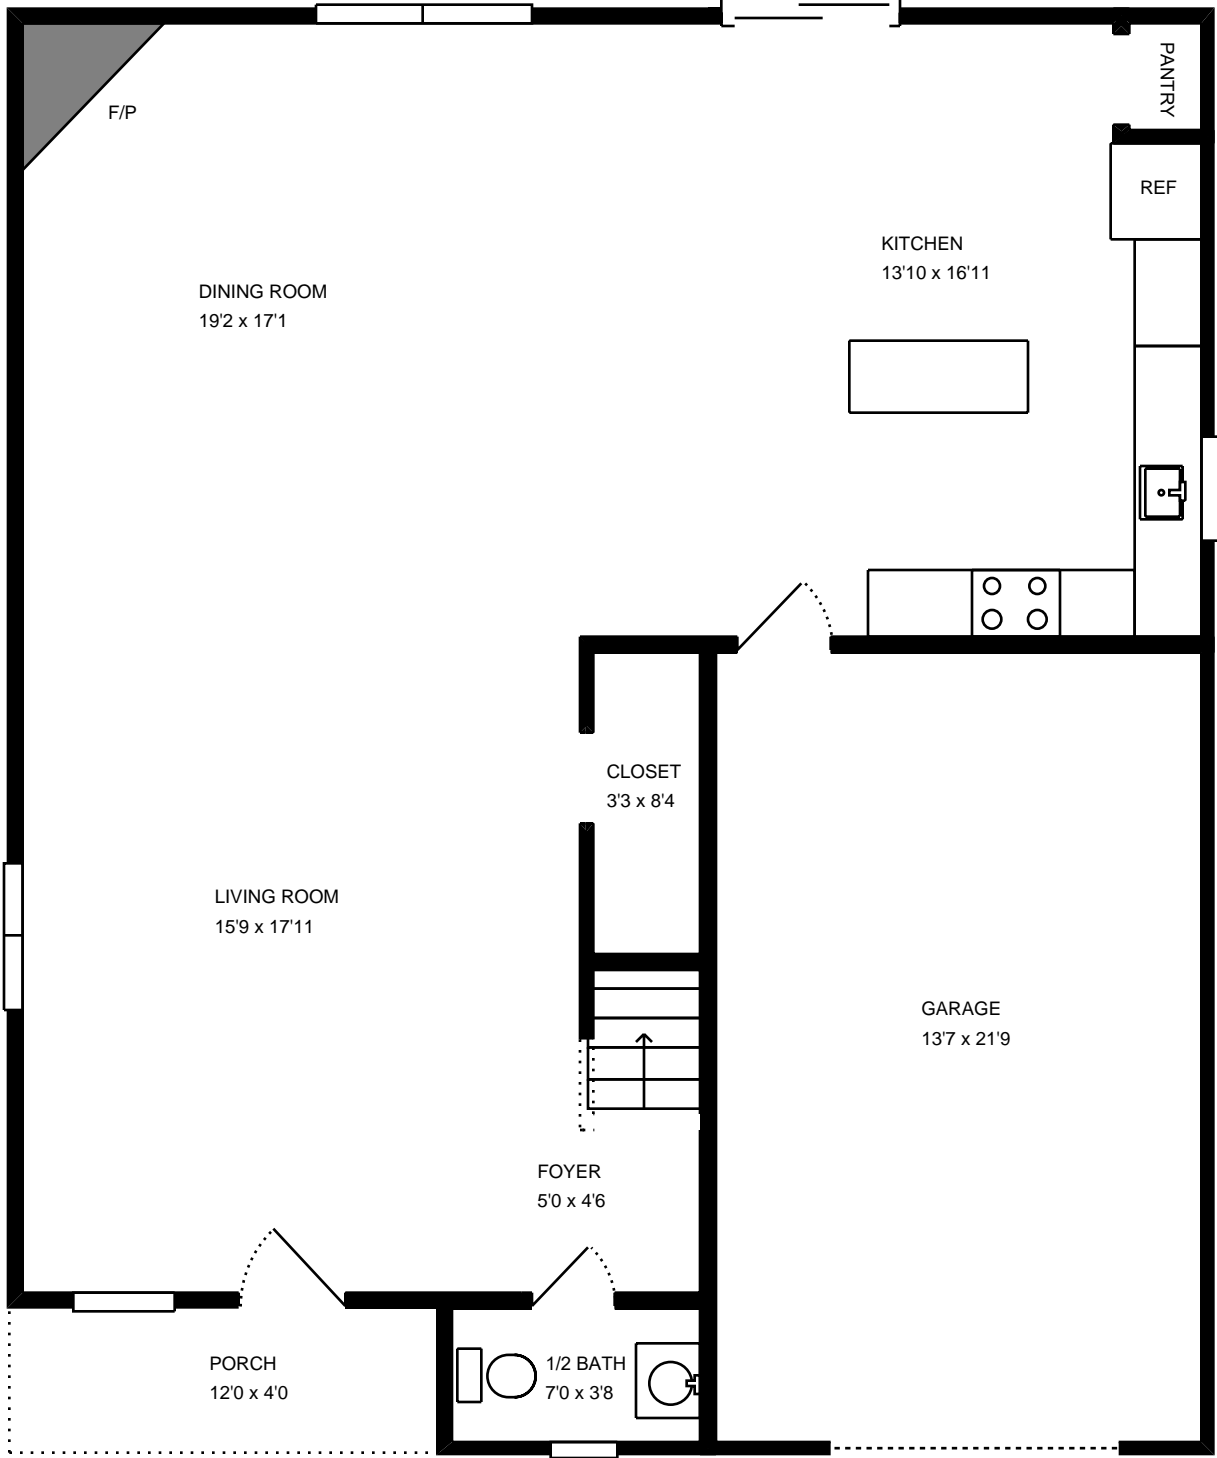

Property Address:
1617 Lee Dr
Edgewater, MD 21037

Measure #15730328

Property Address:
1617 Lee Dr
Edgewater, MD 21037

Measure #15730328

Property Address:
1617 Lee Dr
Edgewater, MD 21037

Measure #15730328

Total interior square footage on page: 946 sf

The interior square footage listed is living space only and is not taxable square footage